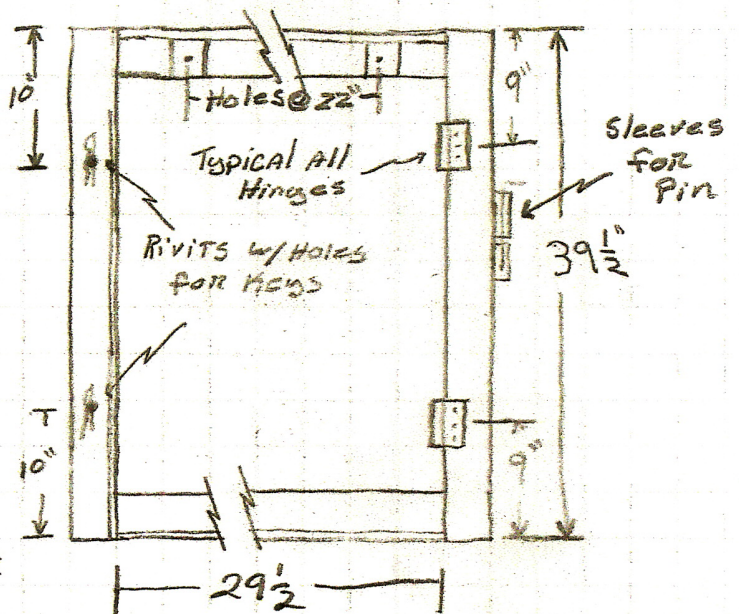

Side View

All Frames 1" x 1" x 1/8" L metal

8pc 39 1/2" Long

6pc 29 1/2" Long

2pc 29 3/8" Long

Pin Sleeve 1/2" Steel Pipe

4pc 1 1/2" Long

2pc Pins 3" Long

2pc Rivet 1 1/2" Long w/ Hole for Key

6pc 3" Hinges

5pc wheels (1 @ Each Hinged Corner

2 @ Each Side of open End